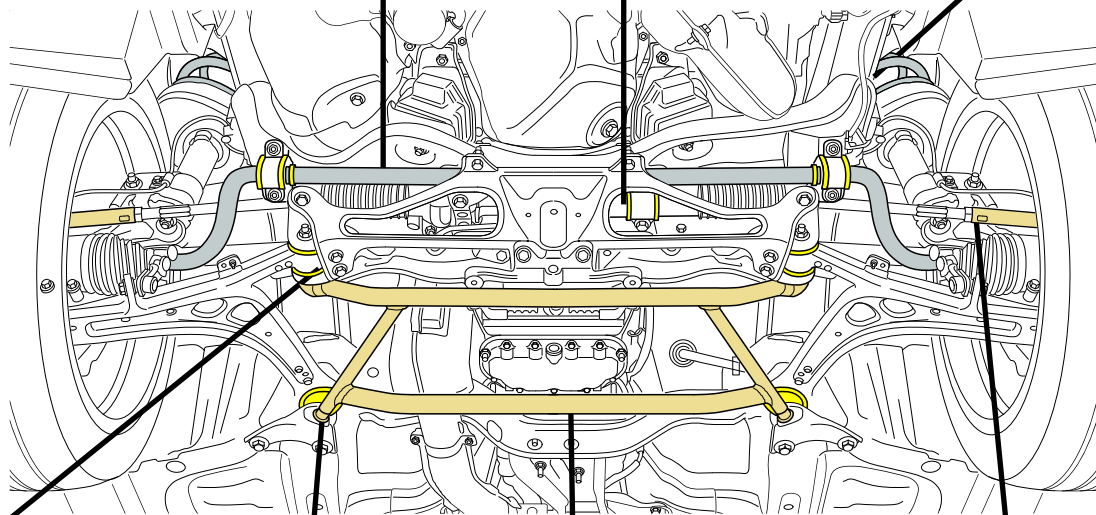

WHITELINE

Flat out

SUBARU IMPREZA WRX & STi 2008 on

WHITELINE FRONT END

- BSF30** 20mm heavy duty fixed sway bar (WRX)
- BSF30Z** 22mm heavy duty blade adjustable sway bar (WRX)
- BSF30XZ** 24mm heavy duty blade adjustable sway bar (WRX)
- BSF39Z** 22mm heavy duty blade adjustable sway bar (STi)
- BSF39XZ** 24mm heavy duty blade adjustable sway bar (STi)

- 73265** Control lower sport rate spring (355mm)
- 73267** Flatout superlow sport rate spring (337mm)

KSR207 Steering rack support kit

↑
FRONT OF
VEHICLE

- W0506** Bush kit- lwr c/arm (WRX)
- W0507** Bush kit- lwr c/arm (STi)

KSB723 4 point under-car brace

KCA313 ROCK - Roll centre adjust kit

KCA334 WALK - Anti Lift Kit - Street
KCA334M WALK - Anti Lift Kit - Motorsport

OTHER FRONT PRODUCT OPTIONS NOT HIGHLIGHTED

- KSB568** Strut tower brace-alloy adj
- KCA414** Additional camber adj. bolt kit
- KLC39M** Swaybar link kit, spherical rod-end, adj extra h/duty
- KCA255M** Strut top-camber/caster adj Max-C (MOTORSPORT)