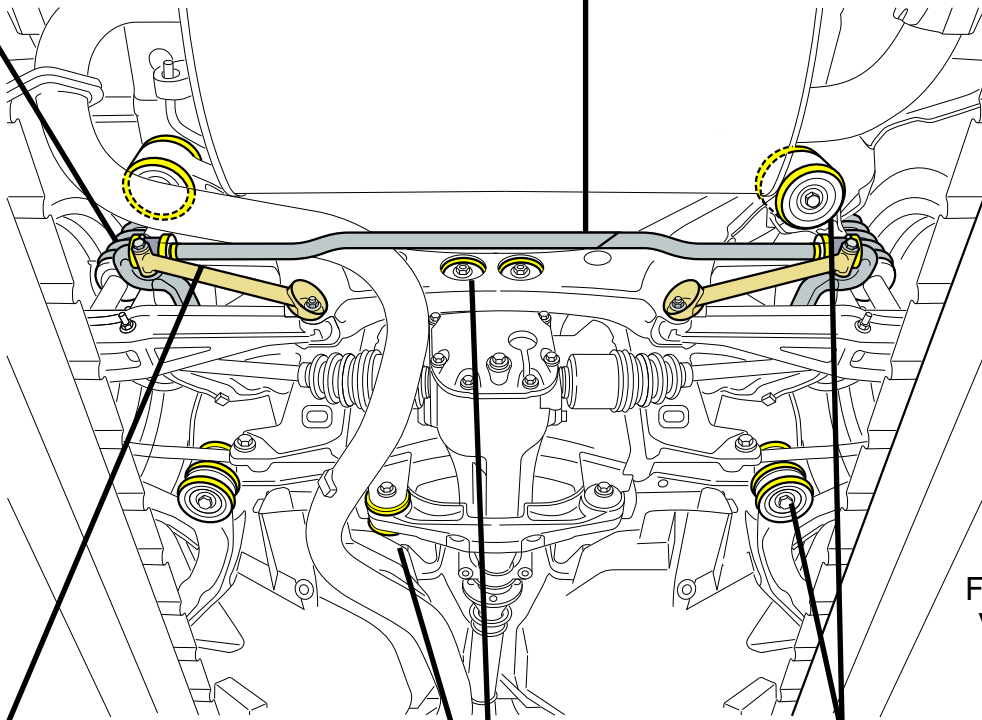

WHITELINE

Flat out

SUBARU IMPREZA WRX & STi 2008 on

WHITELINE REAR END

73266 Control low sport rate spring (350mm)
73268 Flatout superlow sport rate spring (333mm)

BSR49 20mm heavy duty fixed sway bar
BSR49Z 20mm heavy duty blade adjustable sway bar
BSR49XZ 22mm extra heavy duty blade adjustable sway bar

KBR15 Brace- sway bar mount support

KDT902 Subframe positive traction kit

KDT903 Diff. positive power kit

OTHER REAR PRODUCT OPTIONS NOT HIGHLIGHTED

KTA125 Arm-adj Toe link incl toe-lock kit
KTA126 Arm-adj uppr control-camber
W0568 Bush kit-trailing arm, front
KLC066M Swaybar link kit, spherical rod-end, adj extra h/duty