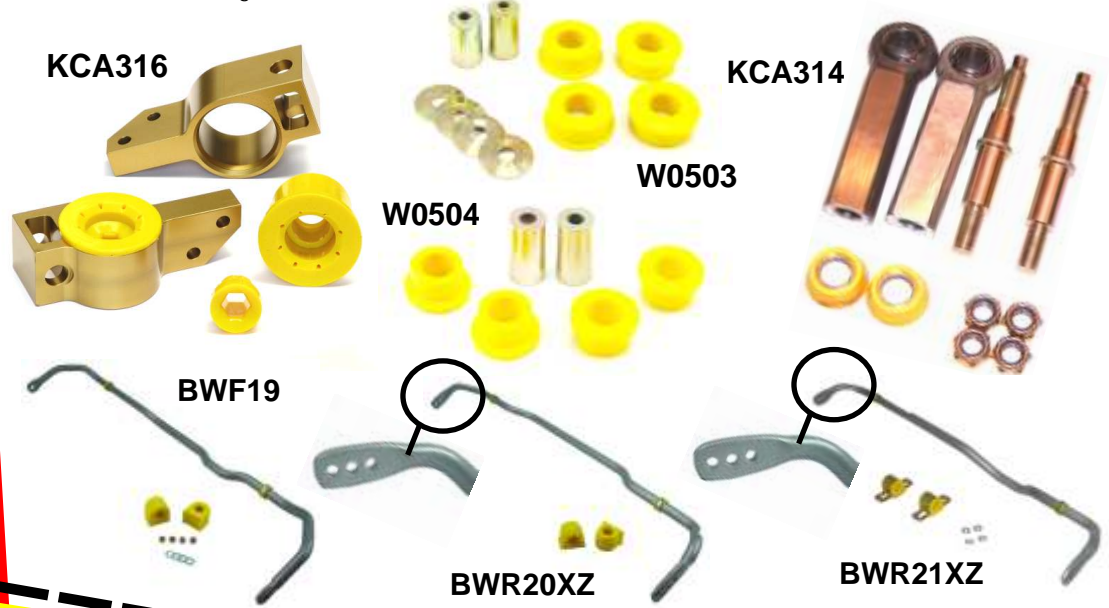

WHITELINE

Flat out

VAG MKV & MKVI

For those new to Whiteline, the brand graces a number performance suspension components that work hard to deliver real results and performance outcomes for VAG vehicles and motorists the world over. Whiteline's primary focus is delivering 'bang for your buck' handling gains from the simplicity of an anti sway bar. But over the years, the expertise, the knowledge, the reputation and the products have progressed to include additional offerings such as the range of infamous anti lift/caster kits, roll centre adjuster kits, adjustable control arms, camber kits, strut and chassis bracing.

Part Position	Part Number	Description	Part Note	Important
Front	BWF19	Swaybar 22mm-heavy duty	Non adjustable	FWD only
Front	BWF19XZ	Swaybar 24mm-X h/duty Blade adjustable	3 point adjustable	FWD only
Front	BWF20XZ	Swaybar 24mm-X h/duty Blade adjustable	3 point adjustable	AWD only
Front	KCA314	Bump-steer adjust kit	2 tie rod ends	All makes
Front	KCA316	Anti-lift/caster kit - lower control arm	Alloy mounts / poly	All makes
Front	W0503	Bush kit-control arm front	4 bushes/ 2 tubes	All makes
Rear	BWR20	Swaybar 22mm-heavy duty	Non adjustable	FWD only
Rear	BWR20XZ	Swaybar 24mm-X h/duty Blade adjustable	3 point adjustable	FWD only
Rear	BWR21XZ	Swaybar 24mm-X h/duty Blade adjustable	3 point adjustable	AWD only
Rear	BWR21Z	Swaybar 22mm-X h/duty Blade adjustable	3 point adjustable	AWD only
Rear	W0504	Bush kit-trailing arm front	4 bushes/ 2 tubes	All makes

RANGE COVERS

Audi A3 Gen II
Audi S3 Gen II
Audi TT Mk2
Seat Leon Mk2
Seat Toledo Mk3
Skoda Octavia Mk2
VW Golf Mk5 & Mk6
VW Golf Mk5 R32
VW Jetta Mk5
VW Rabbit Mk5
VW Scirocco Gen3

WHITELINE BLADE

Whiteline VAG adjustable sway bars offer up to 3 points of adjustment allowing in some cases 10 distinct stiffness settings for precise handling bias adjustment