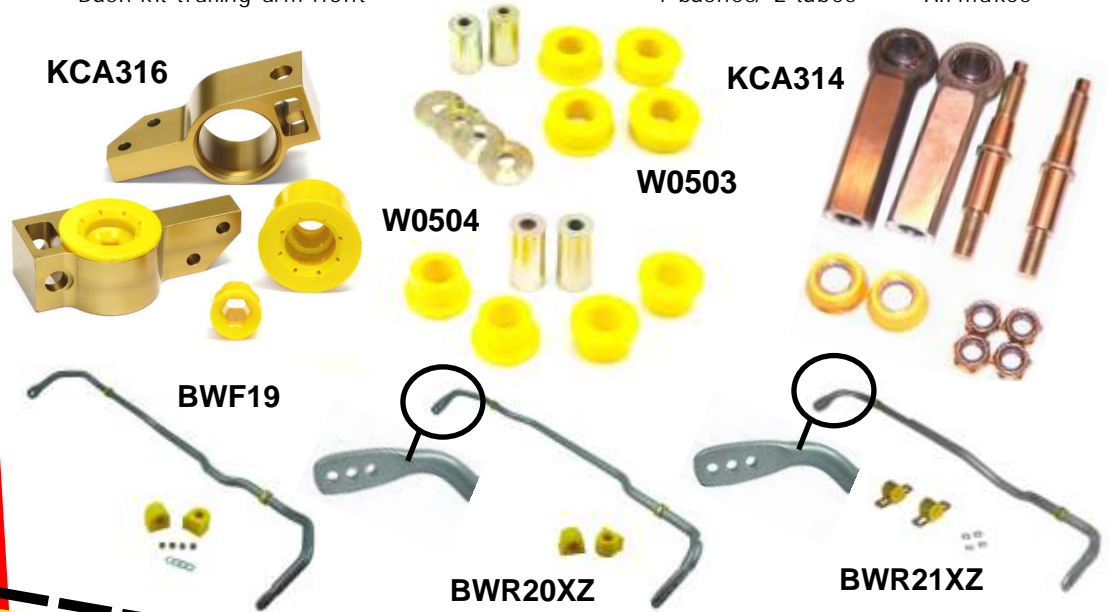

WHITELINE

Flat out

VAG MKV & MKVI

For those new to Whiteline, the brand graces a number performance suspension components that work hard to deliver real results and performance outcomes for VAG vehicles and motorists the world over. Whiteline's primary focus is delivering 'bang for your buck' handling gains from the simplicity of an anti sway bar. But over the years, the expertise, the knowledge, the reputation and the products have progressed to include additional offerings such as the range of infamous anti lift/caster kits, roll centre adjuster kits, adjustable control arms, camber kits, strut and chassis bracing.

Part Position	Part Number	Description	Part Note	Important
Front	BWF19	Swaybar 22mm-heavy duty	Non adjustable	FWD only
Front	BWF19XZ	Swaybar 24mm-X h/duty Blade adjustable	3 point adjustable	FWD only
Front	BWF20XZ	Swaybar 24mm-X h/duty Blade adjustable	3 point adjustable	AWD only
Front	KCA314	Bump-steer adjust kit	2 tie rod ends	All makes
Front	KCA316	Anti-lift/caster kit - lower control arm	Alloy mounts / poly	All makes
Front	W0503	Bush kit-control arm front	4 bushes/ 2 tubes	All makes
Rear	BWR20	Swaybar 22mm-heavy duty	Non adjustable	FWD only
Rear	BWR20XZ	Swaybar 24mm-X h/duty Blade adjustable	3 point adjustable	FWD only
Rear	BWR21XZ	Swaybar 24mm-X h/duty Blade adjustable	3 point adjustable	AWD only
Rear	BWR21Z	Swaybar 22mm-X h/duty Blade adjustable	3 point adjustable	AWD only
Rear	W0504	Bush kit-trailing arm front	4 bushes/ 2 tubes	All makes

RANGE COVERS

Audi A3 Gen II
Audi S3 Gen II
Audi TT Mk2
Seat Leon Mk2
Seat Toledo Mk3
Skoda Octavia Mk2
VW Golf Mk5 & Mk6
VW Golf Mk5 R32
VW Jetta Mk5
VW Rabbit Mk5
VW Scirocco Gen3

WHITELINE BLADE

Whiteline VAG adjustable sway bars offer up to 3 points of adjustment allowing in some cases 10 distinct stiffness settings for precise handling bias adjustment