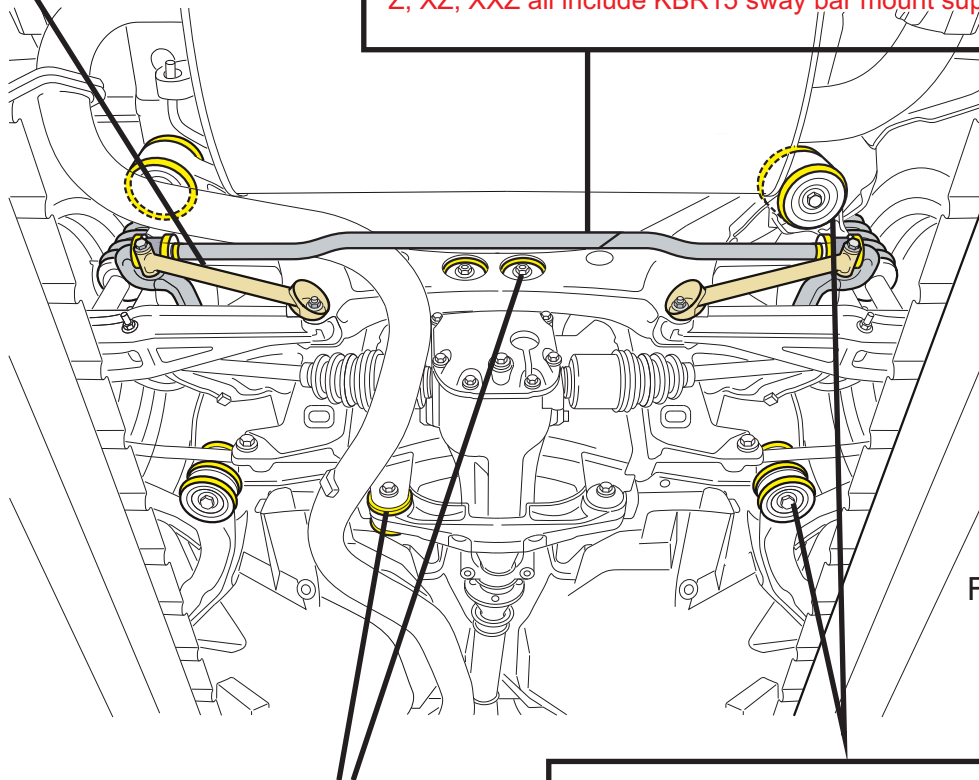

Snail mail: 4 Warringah Close, Somersby NSW 2250. Australia
ABN 99 124 177 297

WHITELINE

Flat out

SUBARU IMPREZA WRX & STi 2008 on

WHITELINE REAR END

KBR15 Brace- sway bar mount support

BSR49 20mm heavy duty fixed sway bar
BSR49Z 20mm heavy duty blade adjustable sway bar
BSR49XZ 22mm extra heavy duty blade adjustable sway bar
BSR49XXZ 24mm extra heavy duty blade adjustable sway bar
Z, XZ, XXZ all include **KBR15** sway bar mount support