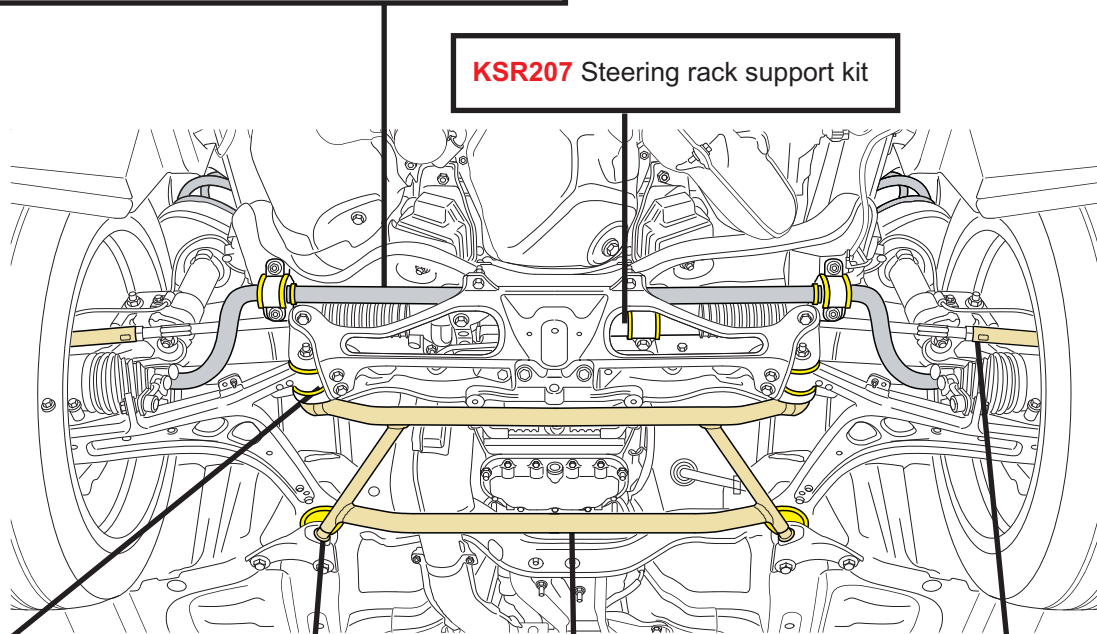

SUBARU IMPREZA WRX & STi 2008 on

WHITELINE FRONT END

- BSF30** 20mm heavy duty fixed sway bar (WRX)
- BSF30Z** 22mm heavy duty blade adjustable sway bar (WRX)
- BSF30XZ** 24mm heavy duty blade adjustable sway bar (WRX)
- BSF39Z** 22mm heavy duty blade adjustable sway bar (STi)
- BSF39XZ** 24mm heavy duty blade adjustable sway bar (STi)

KSR207 Steering rack support kit

W0506 Bush kit- lwr c/arm (WRX)
W0507 Bush kit- lwr c/arm (STi)

KSB723 4 point under-car brace

KCA313 ROCK - Roll centre adjust kit

KCA334 WALK - Anti Lift Kit - Street
KCA334M WALK - Anti Lift Kit - Motorsport
KBR14 Brace-control arm support

OTHER FRONT PRODUCT OPTIONS NOT HIGHLIGHTED

- KSB568** Strut tower brace-alloy adj
- KCA414** Additional camber adj. bolt kit
- KLC139** Anti roll link kit, adj extra h/duty
- KCA255M** Strut top-camber/caster adj Max-C (MOTORSPORT)