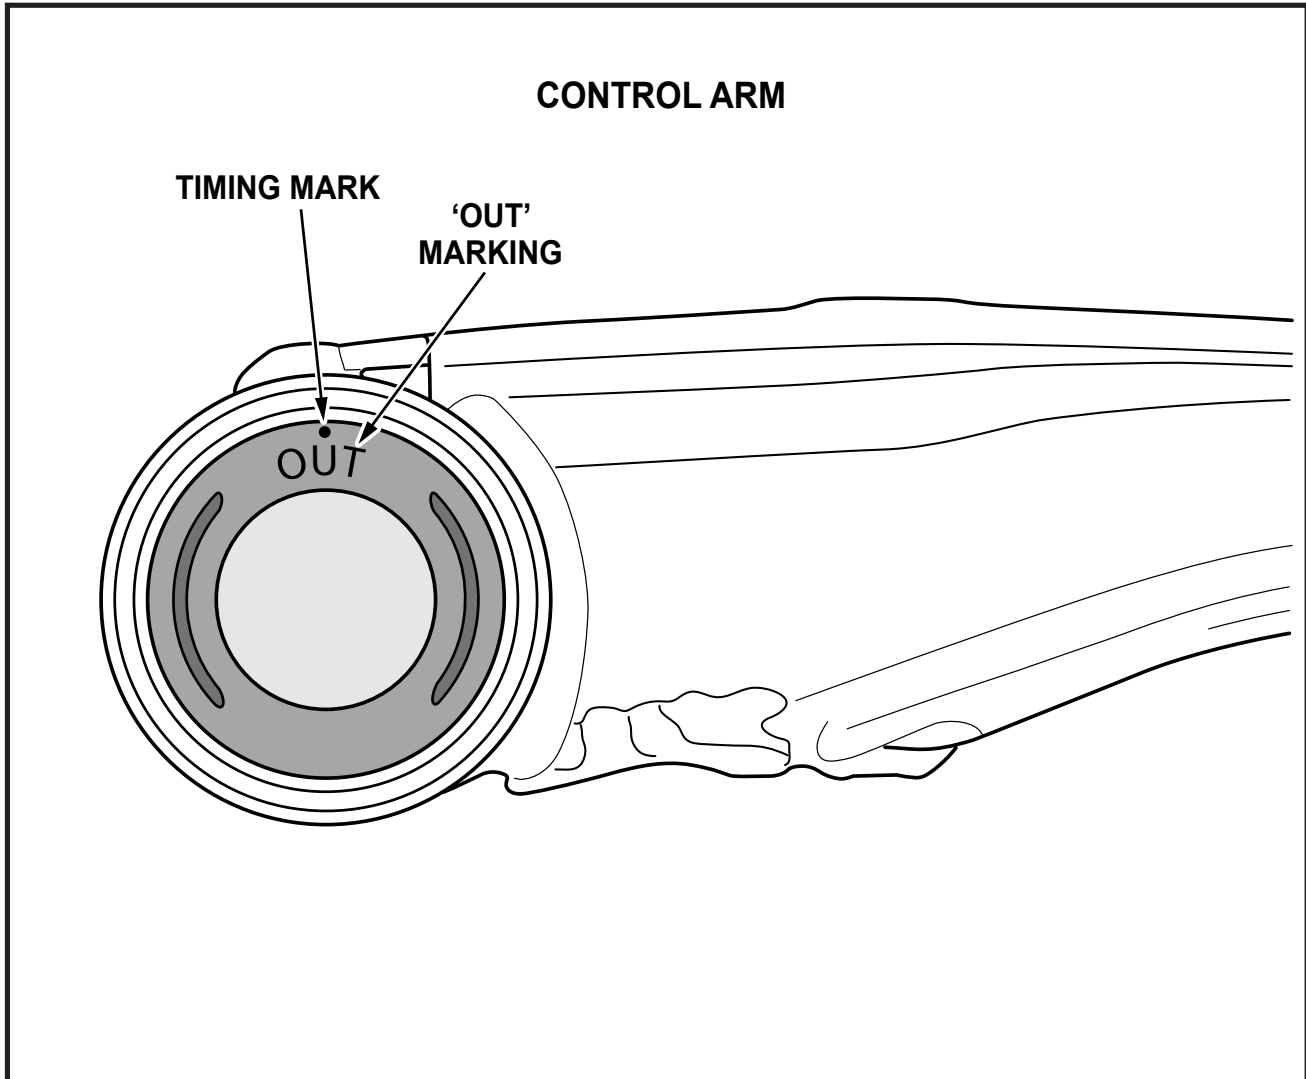

Installation Guide

Front Upper Control Arm Bush

Suits: Nissan D40 Navara 12/05 - on

Z 5083

(Always refer to the current catalogue for complete application listings)

N.B: These instructions should be used in conjunction with the workshop manual.

Press bush into eye with timing mark toward top of arm and 'OUT' marking facing away from centre of arm as shown.

N.B: It is recommended that a licenced workshop or trades person carry out the above procedure and that workshop manual and relevant safety procedures are followed in addition to the above.