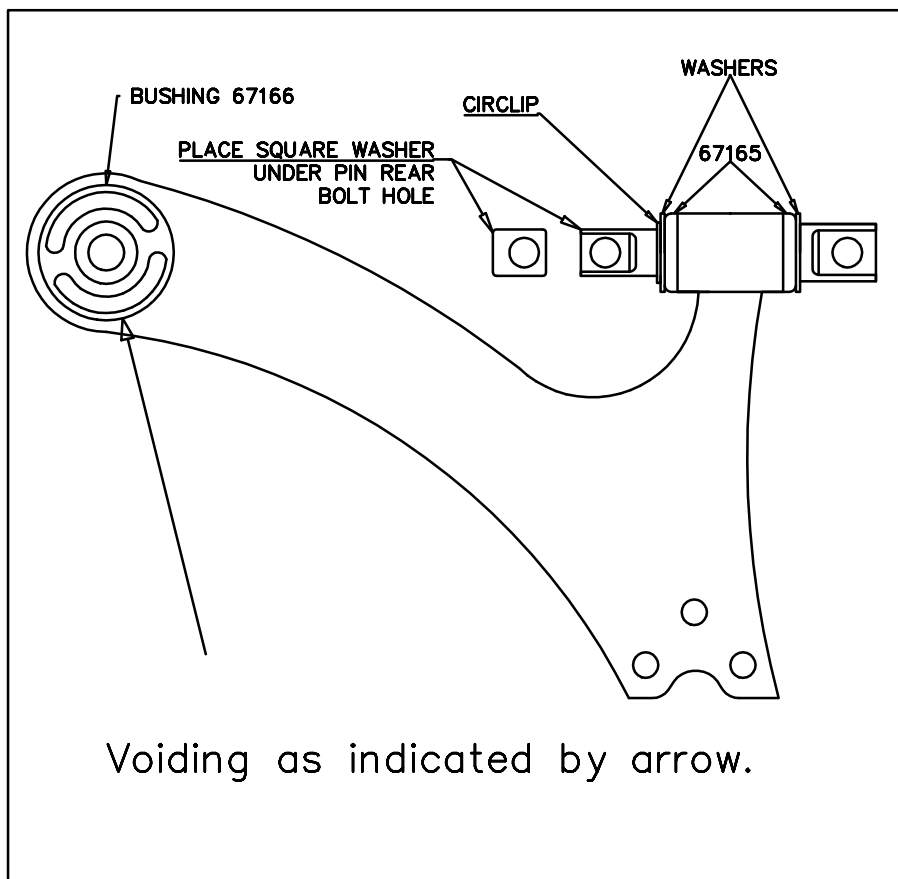

## Front lower Control Arm

Suits : Toyota Aurion (6/06-ON)

: Toyota Camry (6/06-ON)

(Always refer to the current catalogue for complete application listings).

N.B. This install guide should be used in conjunction with the workshop manual.