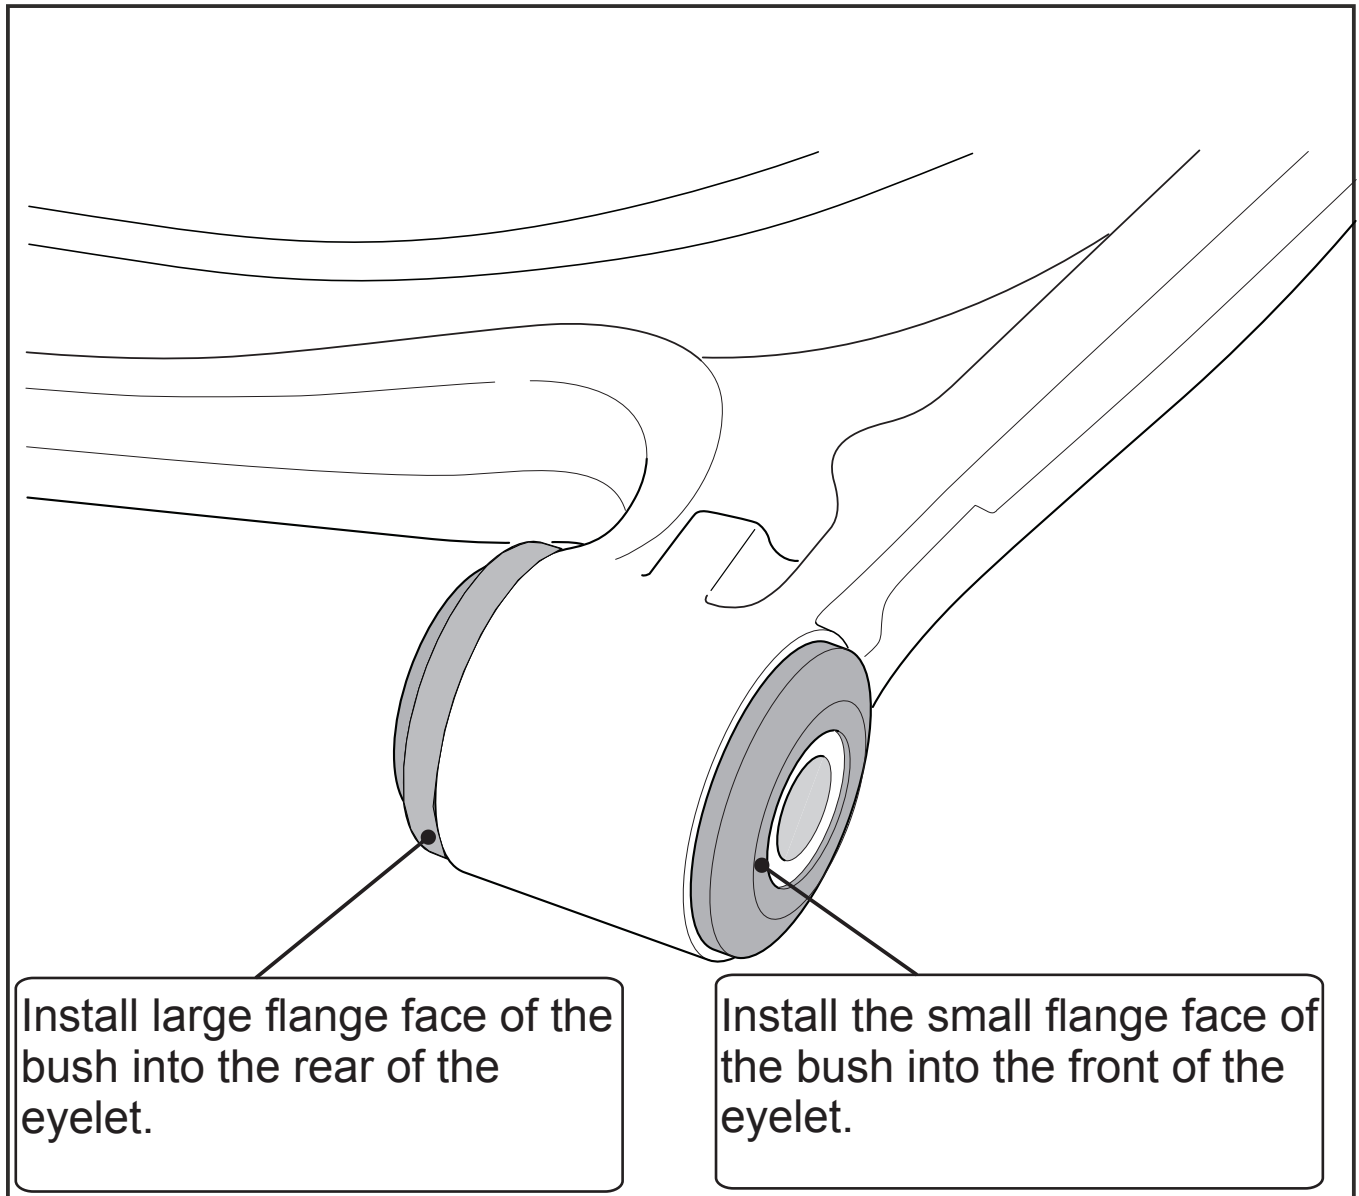

Installation Guide

Front Lower Control Arm Front Bush

Suits: Fiat 500

Z 5161

(Always refer to the current catalogue for complete application listings)

N.B: This installation guide should be used in conjunction with the workshop manual.