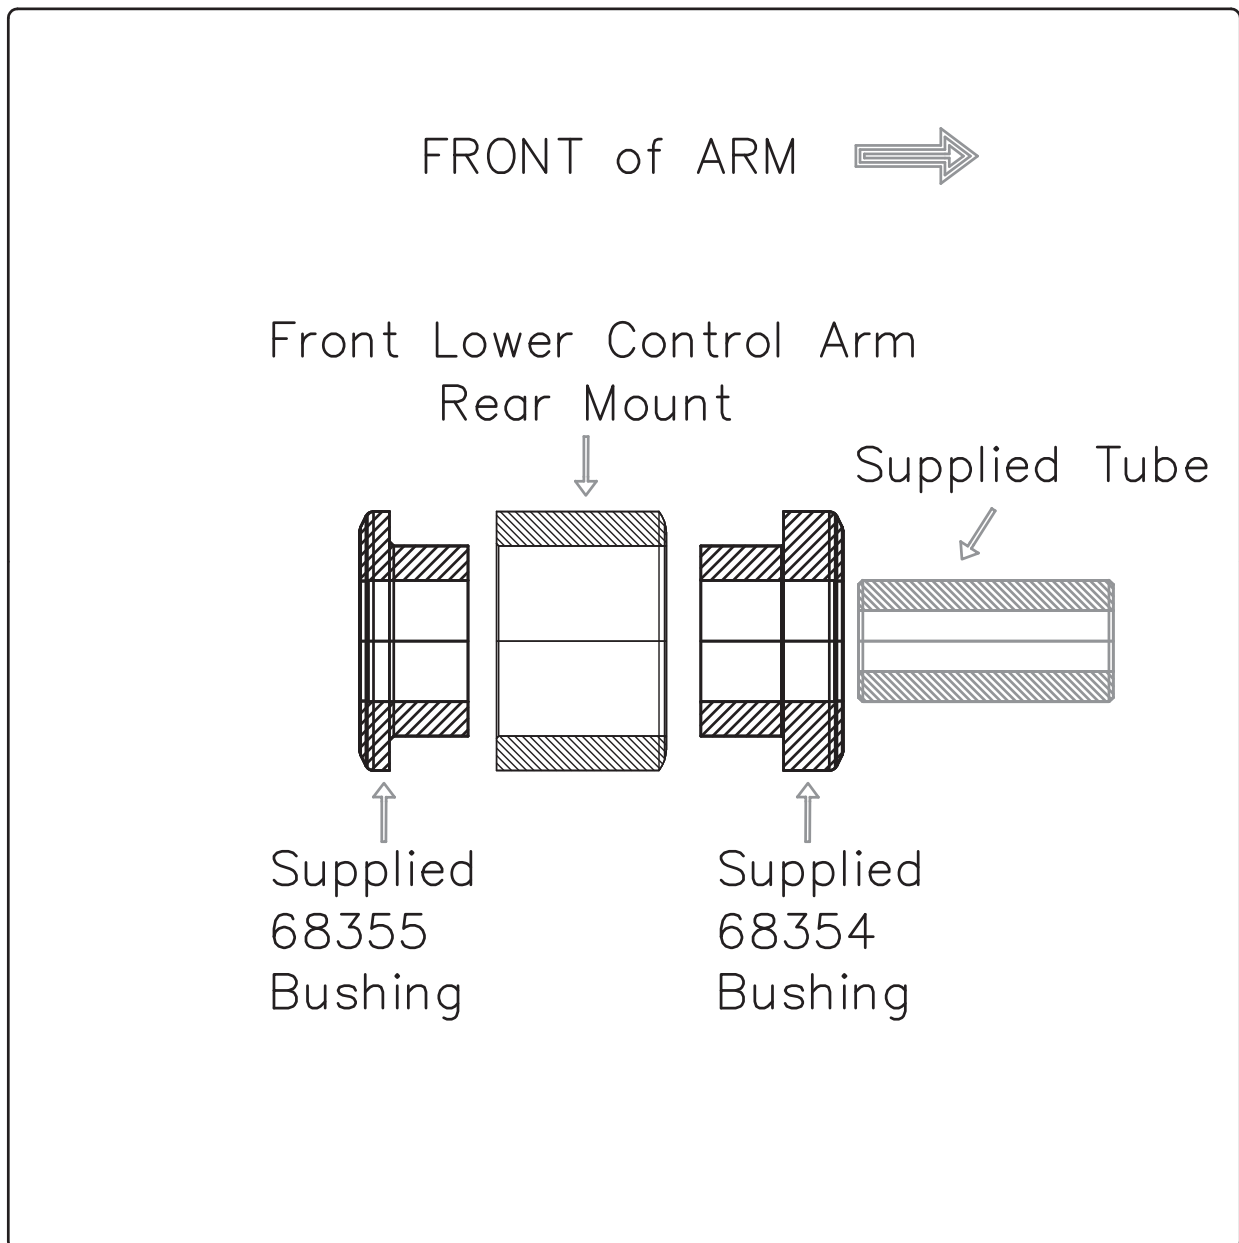

Installation Guide

Front Lower Control Arm, Rear Mount

Suits :Ford Falcon AU/Fairlane NU 8/98-8/02.

:Ford Falcon BA, BF inc.Fairlane 9/02-8/08..

(Always refer to the current catalogue for complete application listings).

N.B.This install guide should be used in conjunction with the workshop manual.

N.B. It is recommended that a licenced workshop or trades person carry out the above procedure and that workshop manual and relevant safety procedures are followed in addition to the above.