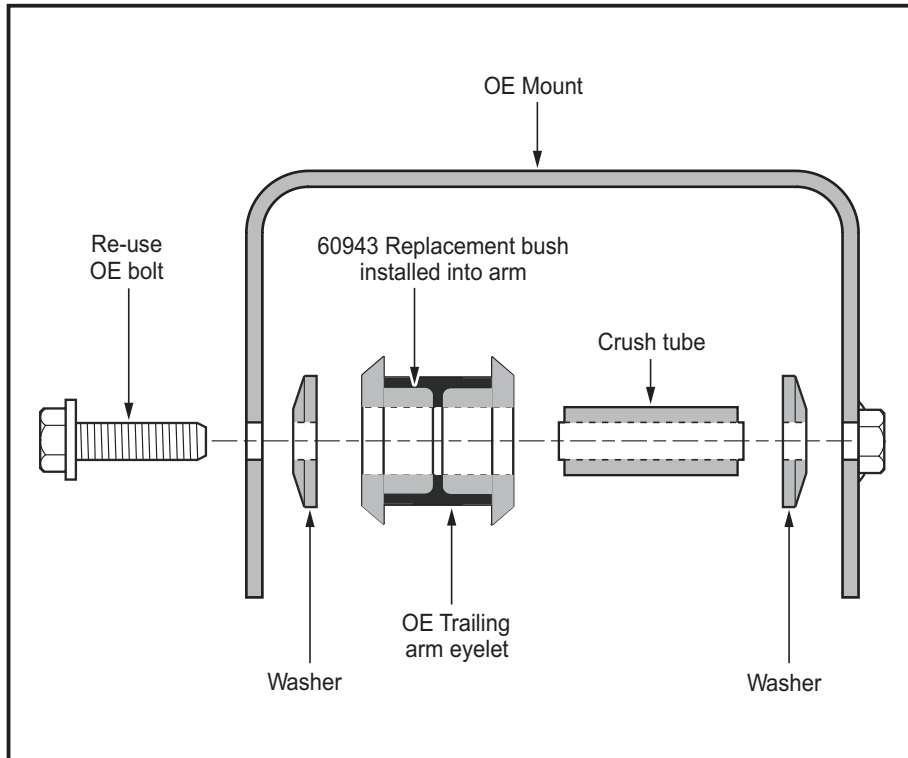

Installation Guide Rear Trailing Arm - Front Bush

Suits: VW Golf MkV, Passat B6

(Always refer to the current catalogue for complete application listing)

- N.B:** - This installation guide should be used in conjunction with the workshop manual.
- All fastener torque settings to be adhered to.
 - It is recommended that a wheel alignment is carried out after fitment.

- N.B:** - It is recommended that a licenced workshop or trades person carry out the above procedure and that workshop manual and relevant safety procedures are followed in addition to the above.

Installation Guide Rear Trailing Arm - Front Bush

Suits: VW Golf MkV, Passat B6

(Always refer to the current catalogue for complete application listing)

- N.B:** - This installation guide should be used in conjunction with the workshop manual.
- All fastener torque settings to be adhered to.
 - It is recommended that a wheel alignment is carried out after fitment.