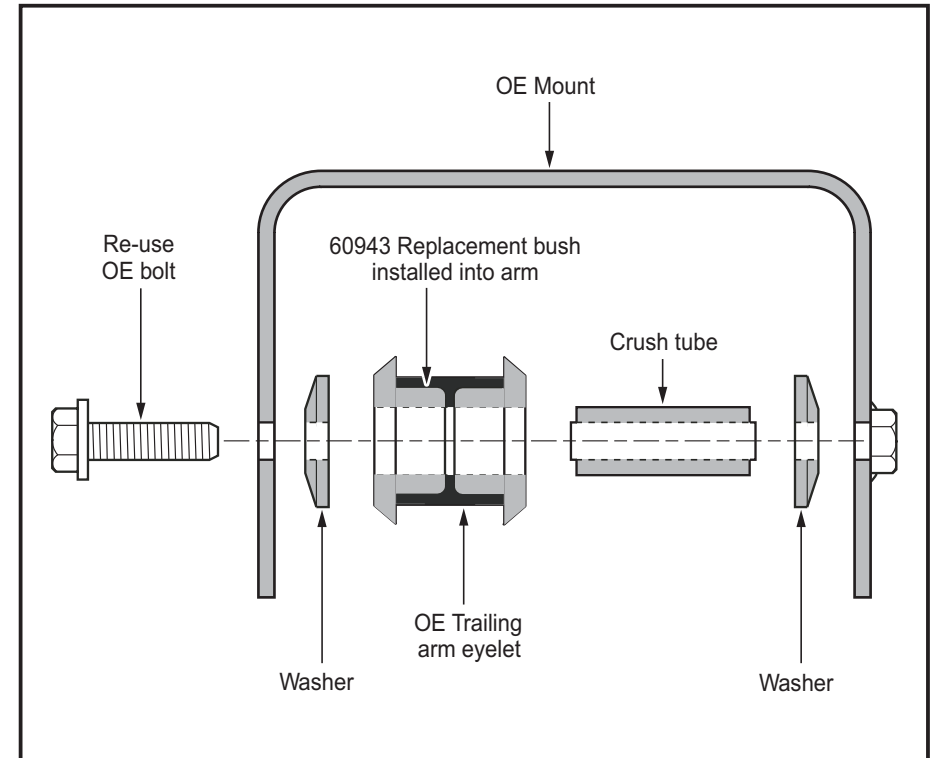

Installation Guide Rear Trailing Arm - Front Bush

Suits: VW Golf MkV, Passat B6

(Always refer to the current catalogue for complete application listing)

- N.B:** - This installation guide should be used in conjunction with the workshop manual.
- All fastener torque settings to be adhered to.
 - It is recommended that a wheel alignment is carried out after fitment.

- N.B:** - It is recommended that a licenced workshop or trades person carry out the above procedure and that workshop manual and relevant safety procedures are followed in addition to the above.

Installation Guide Rear Trailing Arm - Front Bush

Suits: VW Golf MkV, Passat B6

(Always refer to the current catalogue for complete application listing)

- N.B:** - This installation guide should be used in conjunction with the workshop manual.
- All fastener torque settings to be adhered to.
 - It is recommended that a wheel alignment is carried out after fitment.