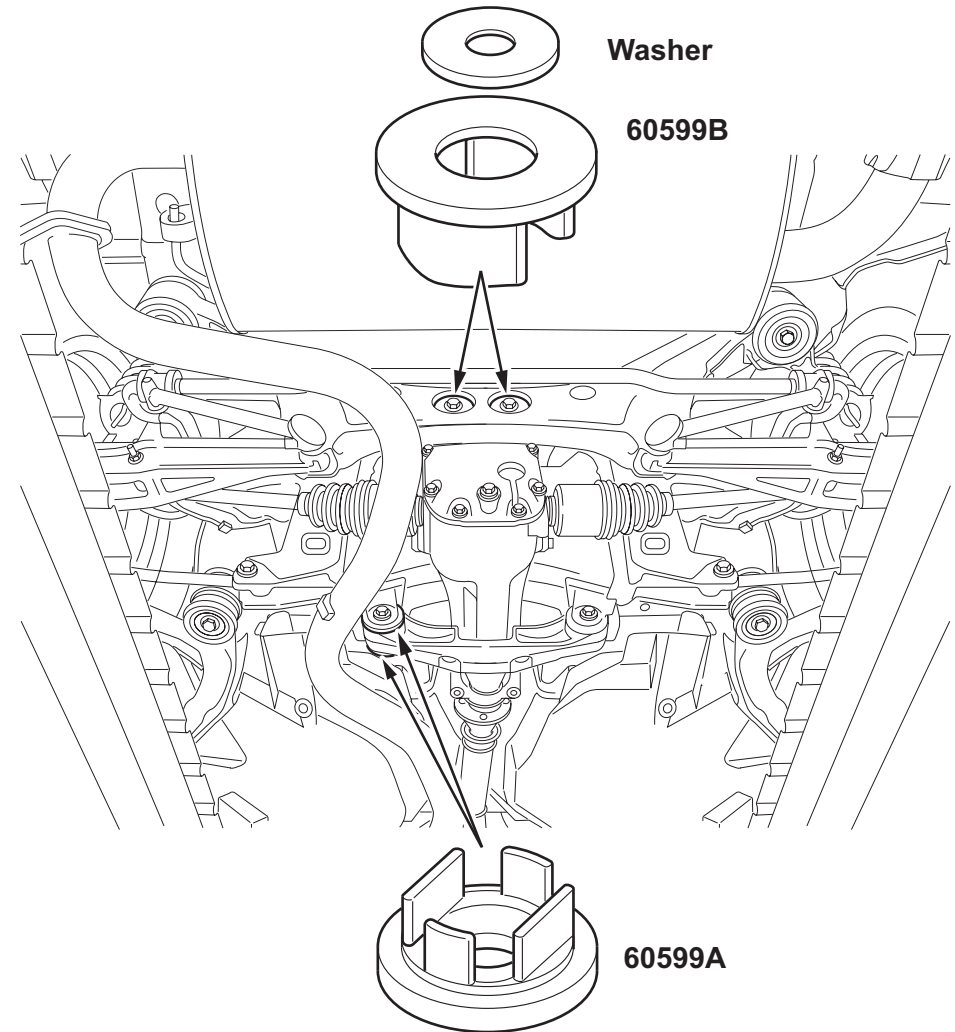

1. **N.B:** - It is recommended that a licenced workshop or trades person carry out the above procedure and that workshop manual and relevant safety procedures are followed in addition to the above.