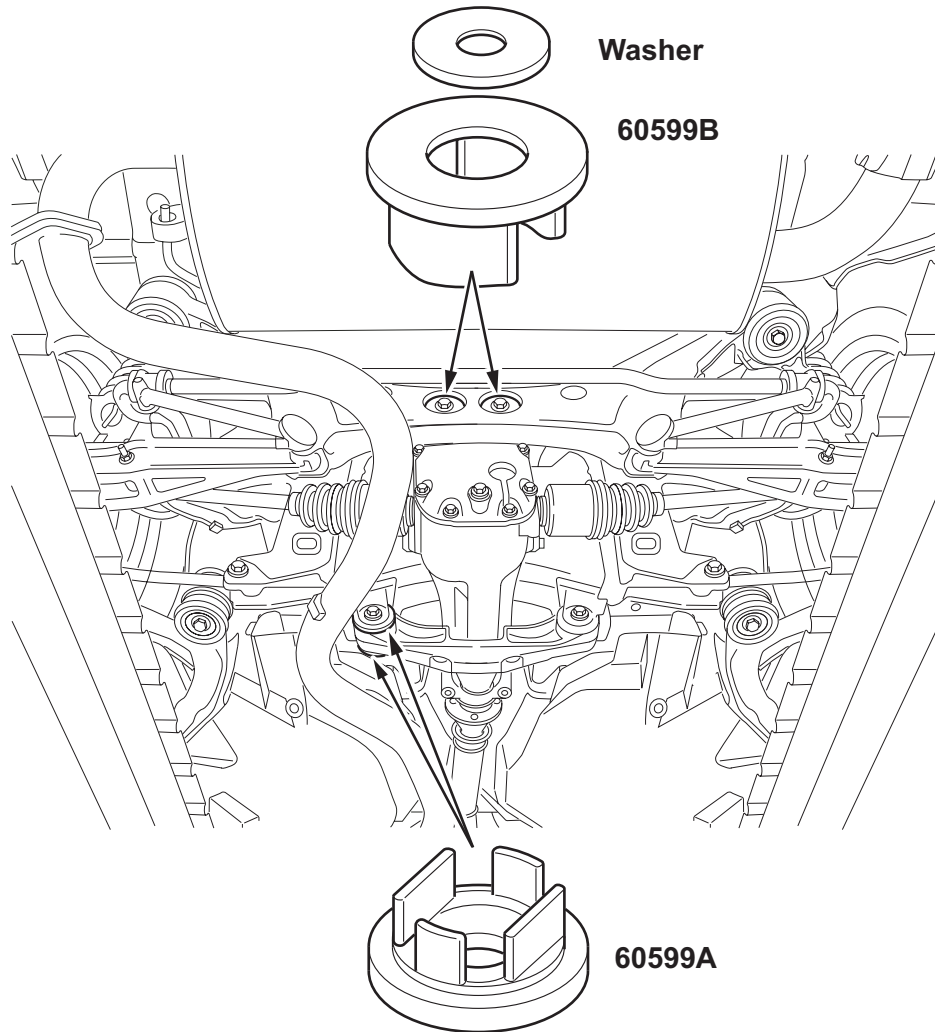

Installation Guide Rear Diff. Mount - Insert Bush Kit

Z398

Suits: Subaru Impreza GH 10/07-on
Subaru Legacy (Liberty) BL.BP 2003-on

(Always refer to the current catalogue for complete application listing)

- N.B:** - This installation guide should be used in conjunction with the workshop manual.
- All fastener torque settings to be adhered to.

- N.B:** - It is recommended that a licenced workshop or trades person carry out the above procedure and that workshop manual and relevant safety procedures are followed in addition to the above.