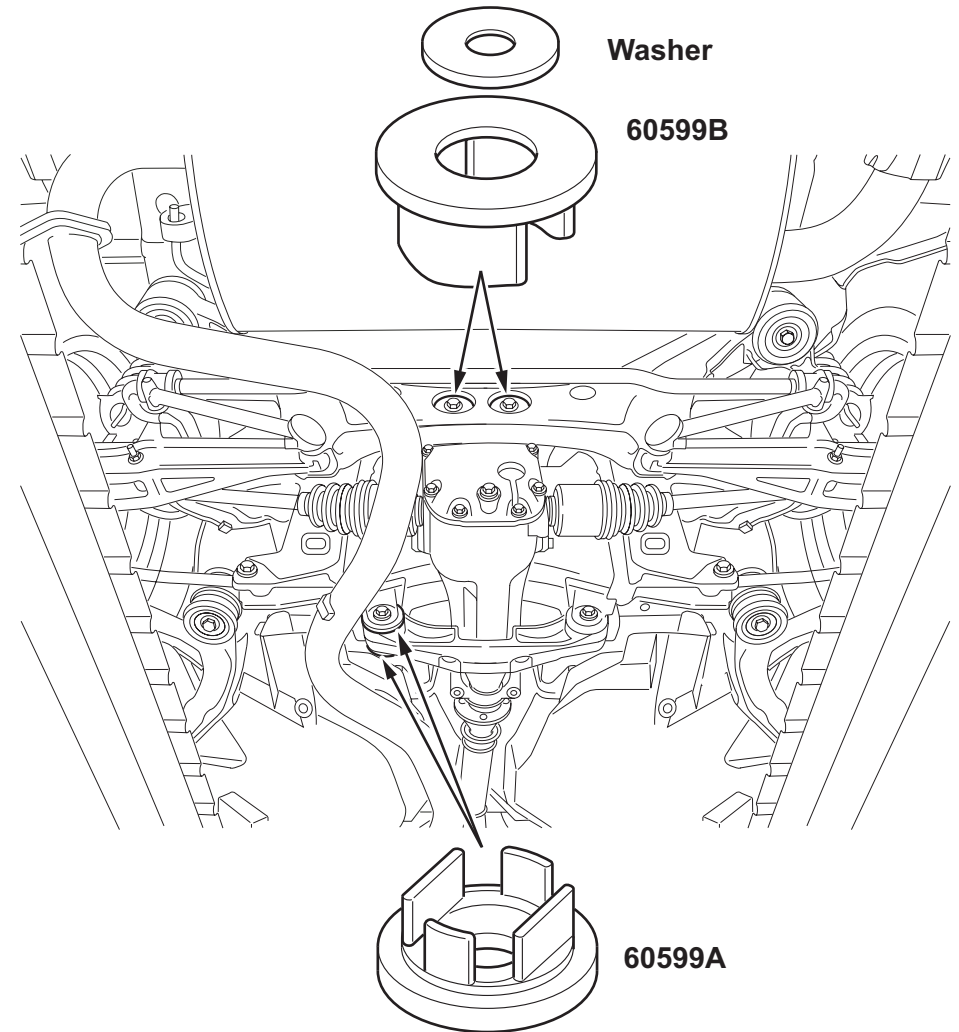

N.B: - It is recommended that a licenced workshop or trades person carry out the above procedure and that workshop manual and relevant safety procedures are followed in addition to the above.