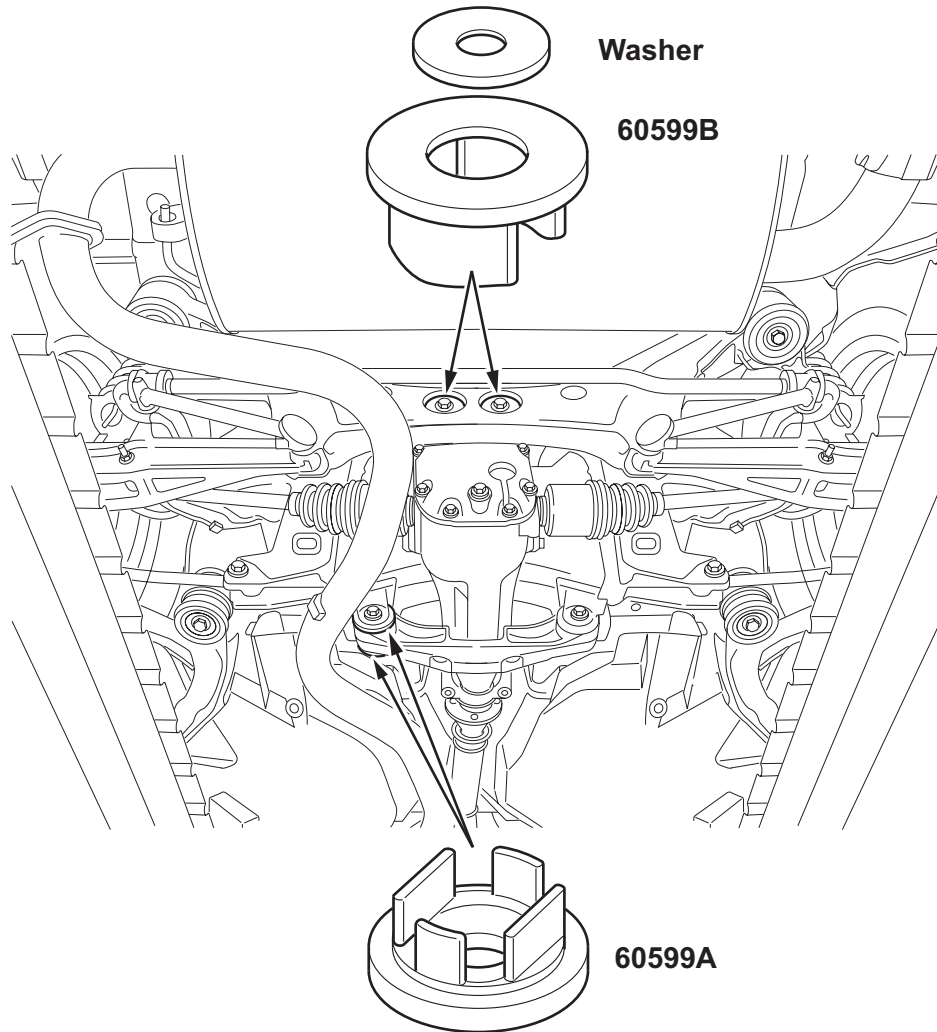

Installation Guide Rear Diff. Mount - Insert Bush Kit

Suits: Subaru Impreza GH 10/07-on

(Always refer to the current catalogue for complete application listing)

N.B: - This installation guide should be used in conjunction with the workshop manual.

- All fastener torque settings to be adhered to.

N.B: - It is recommended that a licenced workshop or trades person carry out the above procedure and that workshop manual and relevant safety procedures are followed in addition to the above.