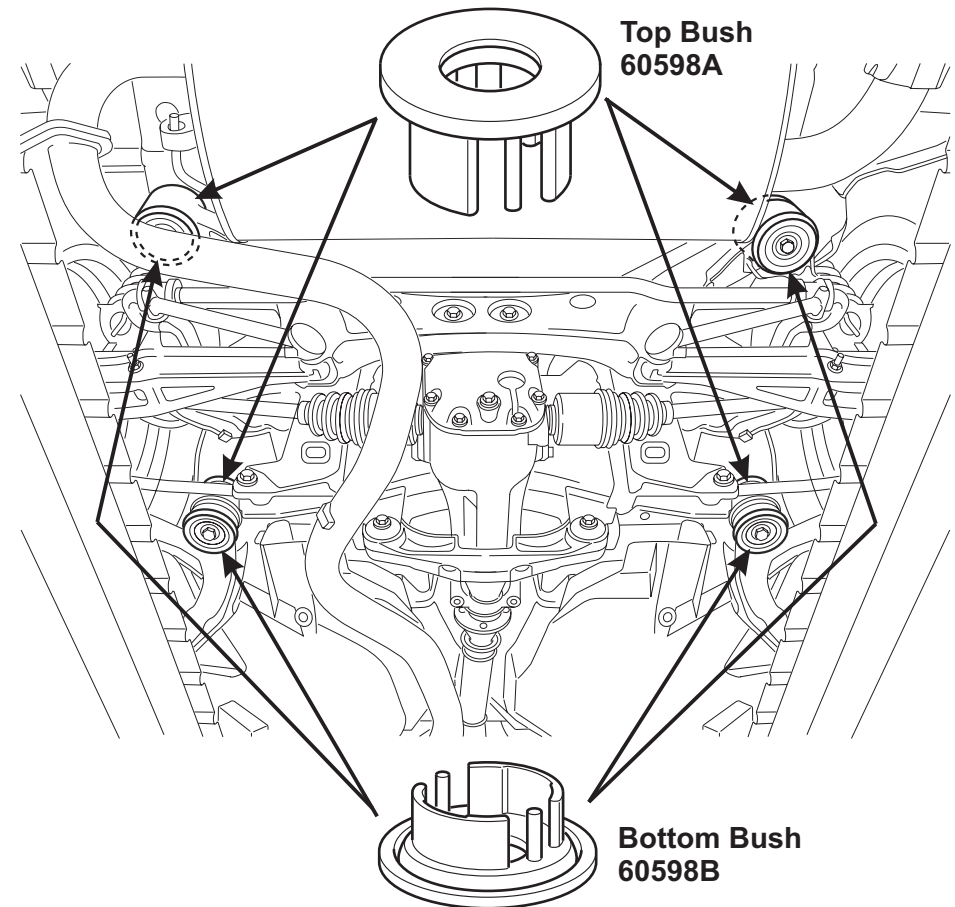

Installation Guide Rear Subframe Mount - Insert Bush Kit

Suits: Subaru Impreza GH 10/07-on

(Always refer to the current catalogue for complete application listing)

- N.B:** - This installation guide should be used in conjunction with the workshop manual.
- All fastener torque settings to be adhered to.
 - It is recommended that a wheel alignment is carried out after fitment.

- N.B:** - It is recommended that a licenced workshop or trades person carry out the above procedure and that workshop manual and relevant safety procedures are followed in addition to the above.

Installation Guide Rear Subframe Mount - Insert Bush Kit

Suits: Subaru Impreza GH 10/07-on

(Always refer to the current catalogue for complete application listing)

- N.B:** - This installation guide should be used in conjunction with the workshop manual.
- All fastener torque settings to be adhered to.
 - It is recommended that a wheel alignment is carried out after fitment.