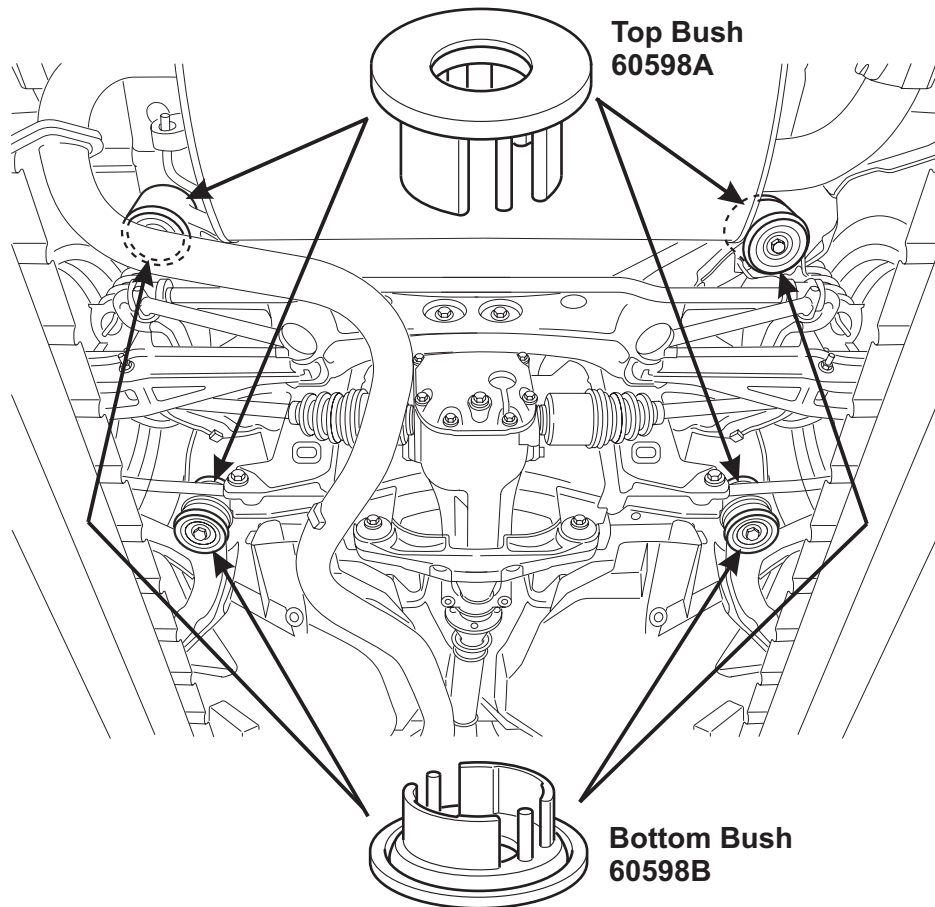

Installation Guide Rear Subframe Mount - Insert Bush Kit

Suits: Subaru Impreza GH 10/07-on

(Always refer to the current catalogue for complete application listing)

- N.B:** - This installation guide should be used in conjunction with the workshop manual.
- All fastener torque settings to be adhered to.
 - It is recommended that a wheel alignment is carried out after fitment.

- N.B:** - It is recommended that a licenced workshop or trades person carry out the above procedure and that workshop manual and relevant safety procedures are followed in addition to the above.

Installation Guide Rear Subframe Mount - Insert Bush Kit

Suits: Subaru Impreza GH 10/07-on

(Always refer to the current catalogue for complete application listing)

- N.B:** - This installation guide should be used in conjunction with the workshop manual.
- All fastener torque settings to be adhered to.
 - It is recommended that a wheel alignment is carried out after fitment.