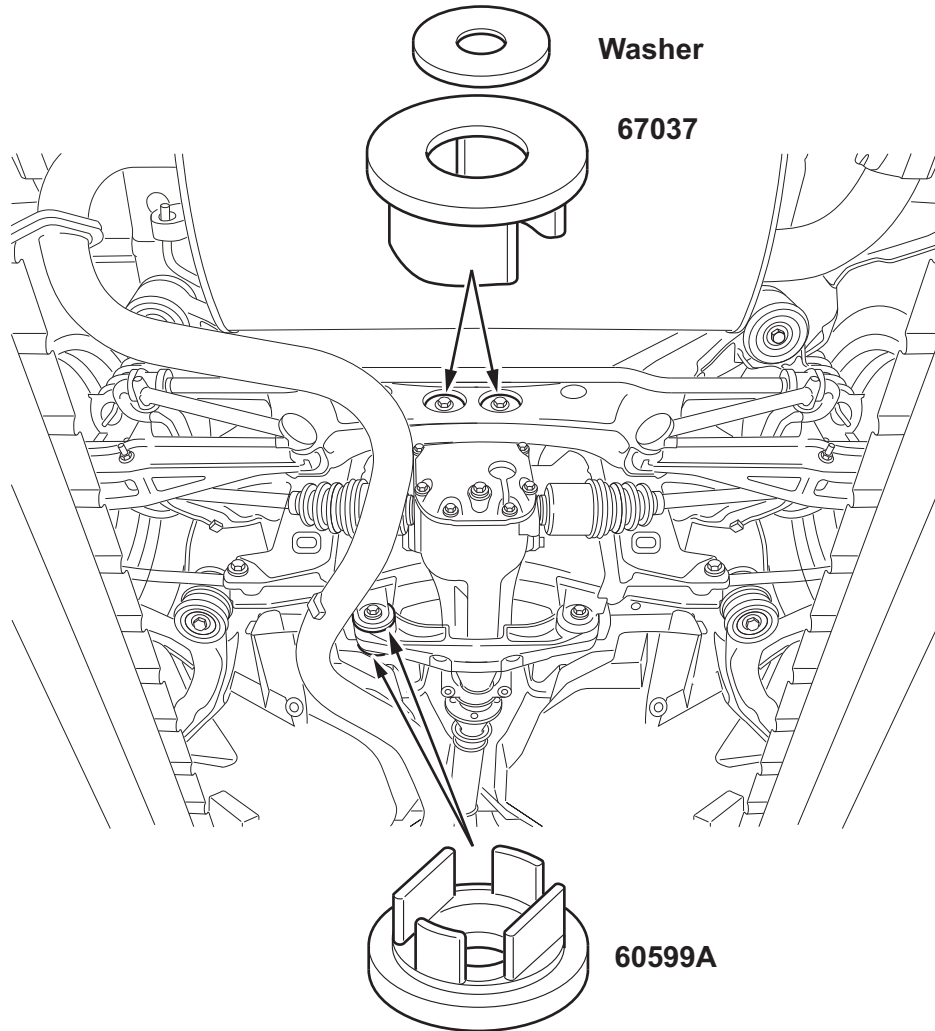

## Rear Diff. Mount - Insert Bush Kit

Suits: Subaru Impreza GR 10/07-on

Z5024

*(Always refer to the current catalogue for complete application listing)*

- N.B:** - This installation guide should be used in conjunction with the workshop manual.
- All fastener torque settings to be adhered to.