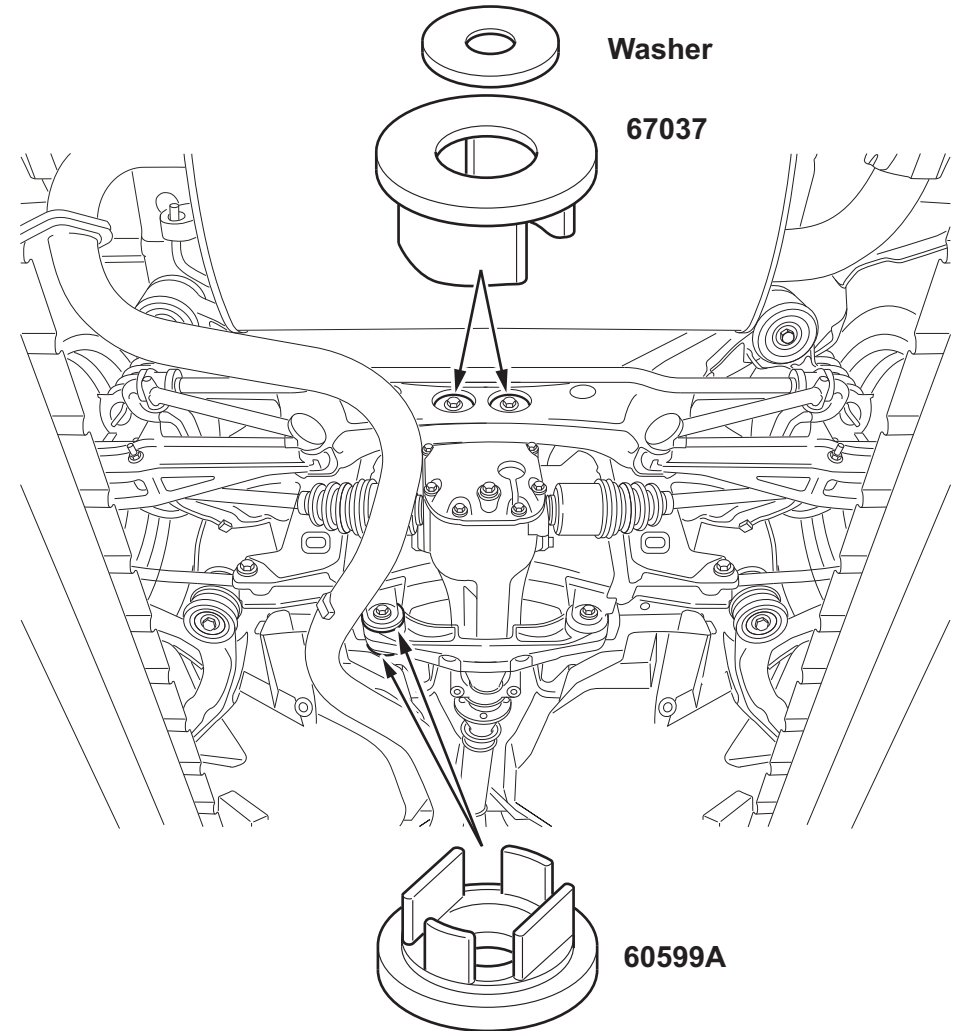

## Rear Diff. Mount - Insert Bush Kit

Suits: Subaru Impreza GR 10/07-on

Z5024

*(Always refer to the current catalogue for complete application listing)*

- N.B:** - This installation guide should be used in conjunction with the workshop manual.
- All fastener torque settings to be adhered to.

# Installation Guide