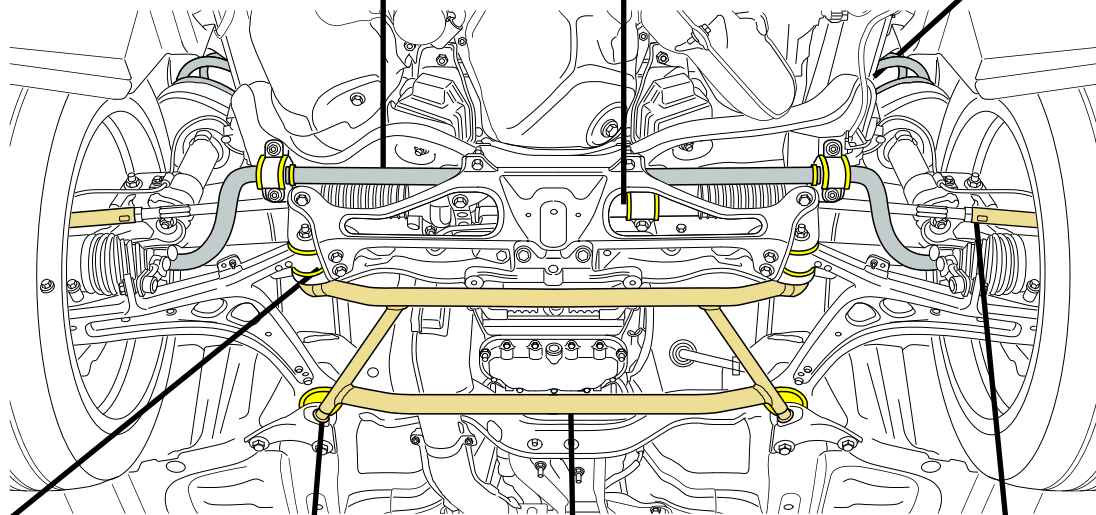

**73265** Control lower sport rate spring (355mm)  
**73267** Flatout superlow sport rate spring (337mm)

**KSR207** Steering rack support kit

↑  
FRONT OF  
VEHICLE

**W0506** Bush kit- lwr c/arm (WRX)  
**W0507** Bush kit- lwr c/arm (STi)