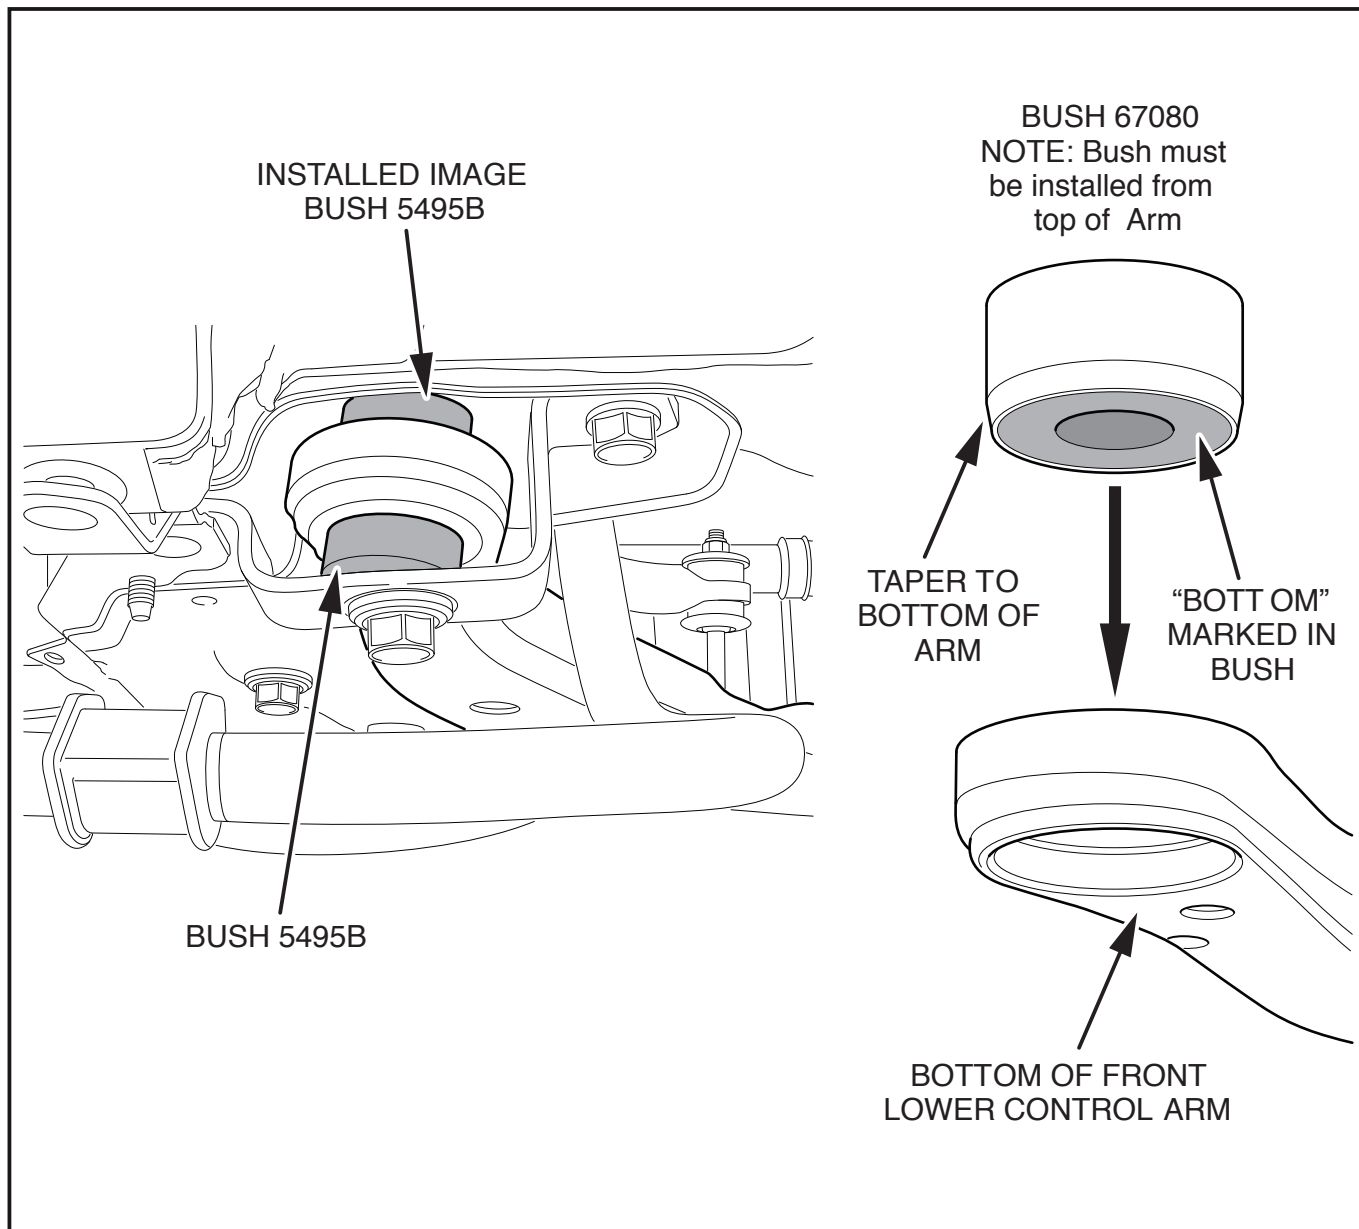

Installation Guide

Front Lower Control Arm Rear Bush

Suits: Toyota Corolla AE101, AE102, AE112, 94/01
: Holden Nova LG 94/97

FITS VEHICLES WITH VERTICAL REAR ARM MOUNT

(Always refer to the current catalogue for complete application listings)

N.B: These instructions should be used in conjunction with the workshop manual

N.B: It is recommended that a licenced workshop or trades person carry out the above procedure and that workshop manual and relevant safety procedures are followed in addition to the above.