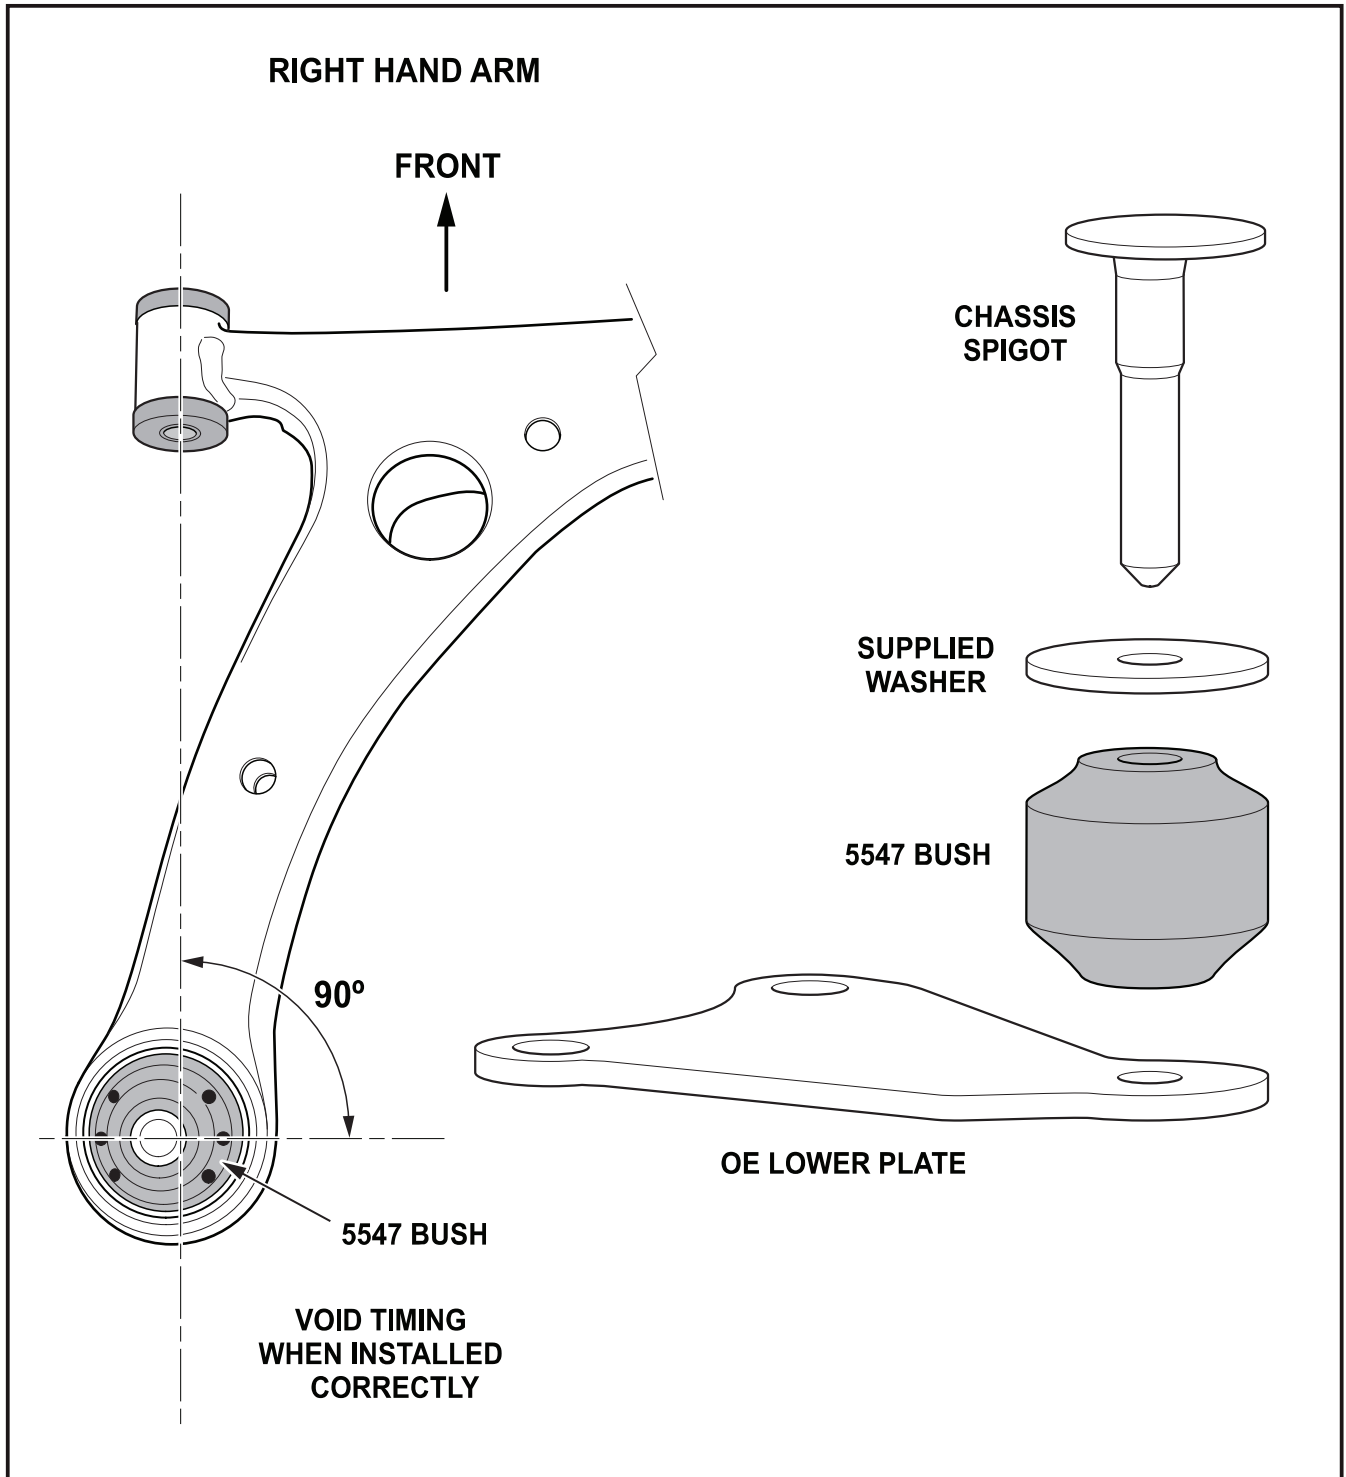

Installation Guide

Z5105

Front Lower Control Arm - Rear Bush

Suits: Subaru Impreza GH 08 - on, Liberty BL Sedan,
BP Wagon 9/03 - on, Outback BP 04 - 06

(Always refer to the current catalogue for complete application listings)

N.B: These instructions should be used in conjunction with the workshop manual.

N.B: It is recommended that a licenced workshop or trades person carry out the above procedure and that workshop manual and relevant safety procedures are followed in addition to the above.