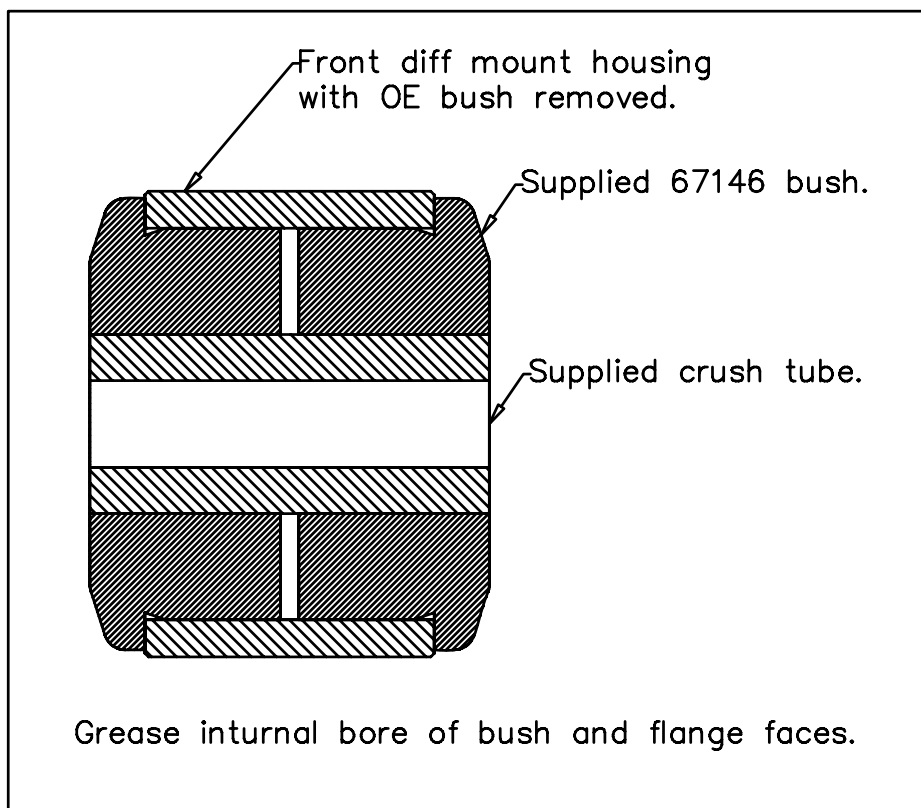

Installation Guide

Rear Differential – Front Mount

1. Suits : Subaru Forester SH MY08–09 08–On inc turbo
   : Subaru Impreza (MY08) STi GR 02/08–on turbo excl WRX
   : Subaru Impreza (MY08) WRX GH 10/07–on turbo awd
   : Subaru Legacy BL,BP 09/03–08 all
   : Subaru Liberty BL,BP 09/03–08 all

(Always refer to the current catalogue for complete application listings).

N.B.This install guide should be used in conjunction with the workshop manual.

N.B. It is recommended that a licenced workshop or trades person carry out the above procedure and that workshop manual and relevant safety procedures are followed in addition to the above.